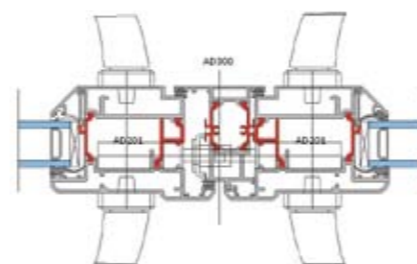

Design Features

- Designed specifically for the UK market place
- Unique Polyamide Euro groove design (Patent Pending)
- Sculptured detail that creates a picture frame view through the door
- Designed to incorporate standard and security hardware using the same prep detail
- Accepts a full range of restrictors and access control devices
- Available as a standard door option or with PAS23 / PAS24 upgrade

Interlock Detail