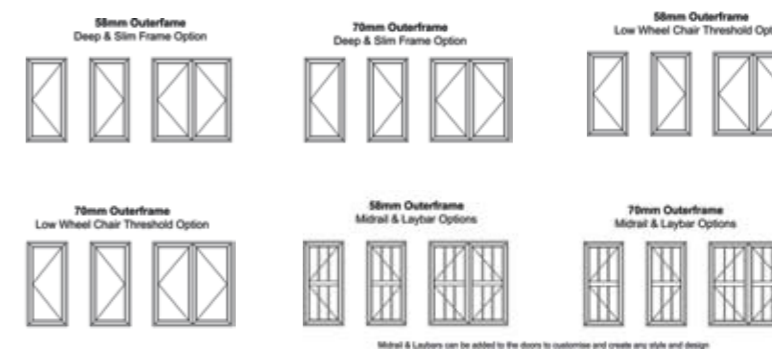

beaufort[®] Range

Advanced Plus **Residential Entrance Doors**

Make an individual statement and add value to your home
with a secure new Advanced Plus Entrance Door.

www.blyweertbeaufort.com

Sizing

Minimum Height	Maximum Height
1800mm	2400mm**
Minimum Width	Maximum Width
700mm	2000mm**
Maximum Sash Weight	
80kgs**	

Variations
Individual panel width not to exceed 1000mm
Panels heights, widths and weights are dependent on style and design.
**The sizes detailed above are for guidance only.
Please contact our Technical Office for further details

Configurations

Advanced Plus Entrance Doors are available in a wide range of styles and designs. Doors are made to your exacting requirements and can include Georgian, diamond and leaded designs in the glass, decorative aluminium panels and a choice of hardware.

Options

- Inward and outward opening for both single and double doors
- Slim and deep outerframes including low thresholds to suit any application
- Glazing size range of 28mm to 44mm
- Low threshold option to comply to Part M – Building Regulation
- Full range of suited and customisable hardware
- Available in any standard RAL colour and dual colour option